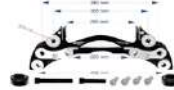

MCK1368
503130937

MERITOR ELSA 2

10.30535

BRAKE CALIPER CARRIER